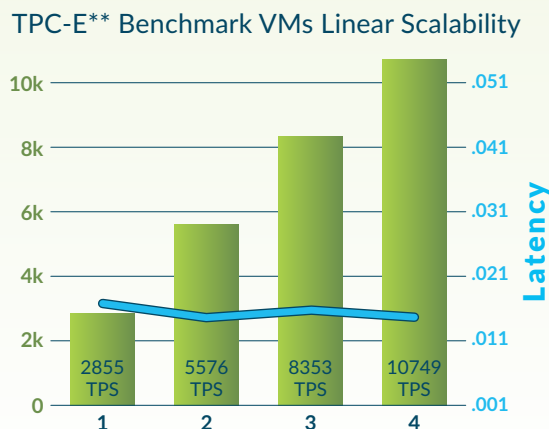

Over 1.08M IOPS of sustained IOPS in just 4U*

Sub-millisecond latency*

KEY APPLICATIONS

- Mission-Critical Enterprise Workloads
- Hyperscale and Virtualized Environments
- OLTP and eCommerce

SQL Server Performance Linearly Scales on a Dell EMC XC Platform Powered by Nutanix AOS with KIOXIA PM5 Series SSDs

**TPC-E type workloads simulated by Quest Benchmark Factory
 ‡ TPS: Transactions/sec