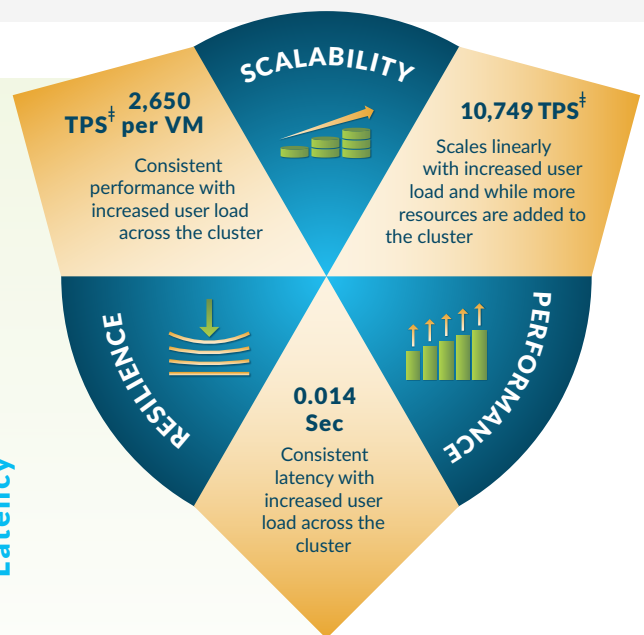

**TPC-E type workloads simulated by Quest Benchmark Factory
 ‡ TPS: Transactions/sec